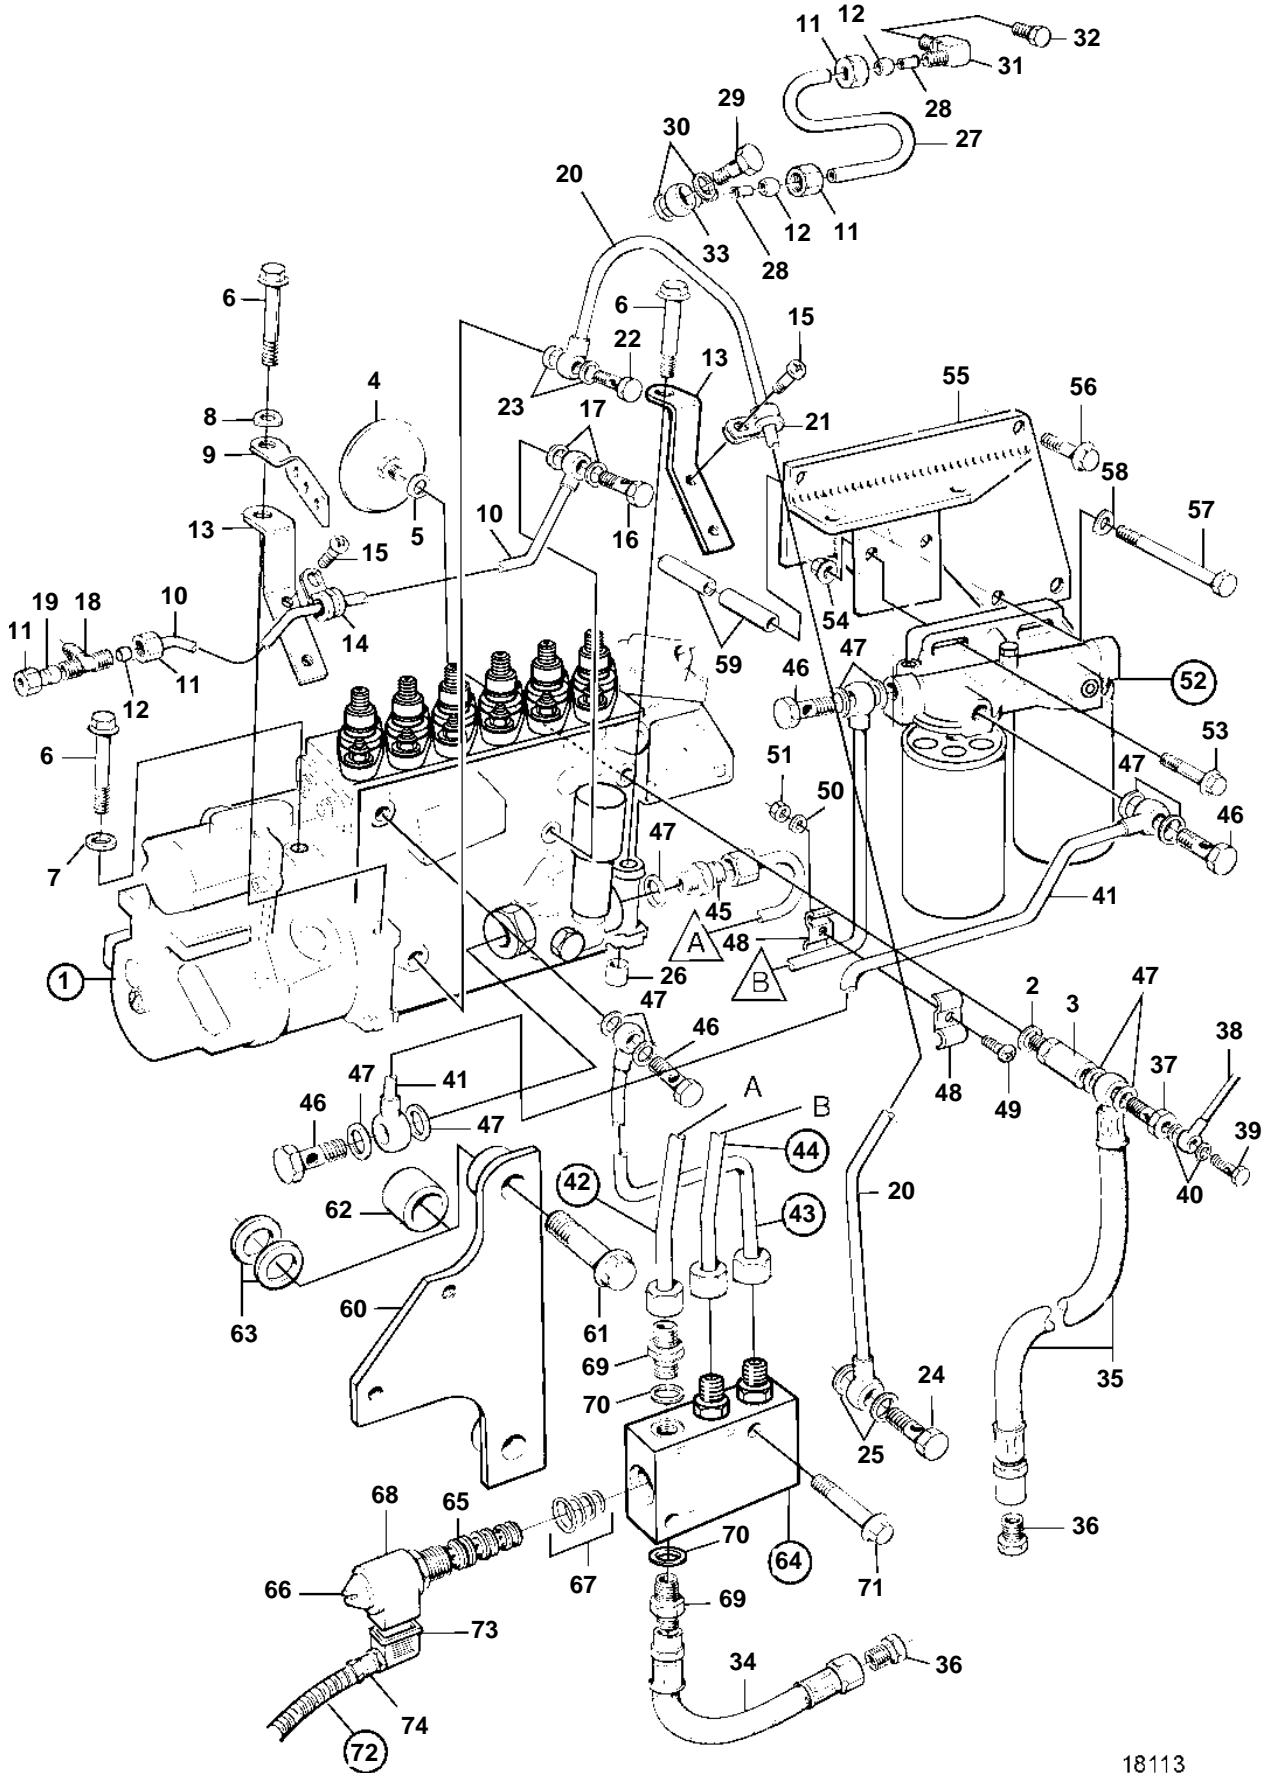

TAMD162C-C, TAMD163A-A

18113

TAMD162C-C, TAMD163A-A

REF	PART NO.	QTY	DESCRIPTION	SEE SEC.	NOTES
1	3825482	1	Injection pump		RQV GOVERNOR
	3803784	1	Injection pump, exch		Exchange unit
				4638	
	3825984	1	Injection pump, AUX		GAC GOVERNOR. Electronic speed control for auxiliary engines.
	3803785	1	Injection pump, exch		Exchange unit
				2694	
2	15304	1	· Gasket		
3	3825154	1	· Overflow valve		
4	477173	1	Pressure equalizer		
5	969011	1	Gasket		
6	965189	4	Flange screw		
7	190509	2	Washer		
8	941908	1	Spring washer		
9		1	Bracketmanual speed control		SEE GROUP 27
10	862997	1	Oil feed pipe		
11	954356	4	Cap nut		
12	954364	3	Fitting		
13	1543721	2	Bracket		
14	952623	1	Clamp		
15	956092	2	Screw		
16	48634	1	Hollow screw		
17	947281	2	Gasket		
18	191936	1	T-pipe, cylinder block		
19	943006	1	Plug		
20	3826169	1	Oil return pipe		(1543962)
21	952623	1	Clamp		
22	48634	1	Hollow screw		
23	947281	2	Gasket		
24	25167	1	Hollow screw, cylinder block		
25	969011	2	Gasket		
26	417588	1	Guide sleeve		
27	945460	X	Plastic pipe		L=450mm
28	944717	2	Sleeve		
29	969299	1	Hollow screw		
30	11994	2	Gasket		
31	954385	1	Elbow nipple, intercooler		
32	981749	1	Plug, AUX		
33	945417	1	Nipple		
34	3830309	1	Fuel hose		
35	3830312	1	Fuel hose		
36	22753	2	Nipple		
37	16496	1	Hollow screw		
38		1	Leak-off line	1874	
39		1	Hollow screw	1874	
40		2	Gasket	1874	
41	3825969	1	Fuel pipe		
42	3825929	1	Fuel pipe, incl nut and ferrule		
43	3825964	1	Fuel pipe, incl nut and ferrule		
44	3825206	1	Fuel pipe, incl nut and ferrule		
45	941754	1	Nipple		
46	25167	4	Hollow screw		
47	969011	11	Gasket		
48	404279	2	Clamp		
49	956095	1	Screw		
50	955892	1	Washer		
51	945407	1	Flange nut		
52	8194541	1	Filter housing		(1676832)
				3879	
53	965185	2	Flange screw		
54	971095	2	Nut		
55	862189	1	Bracket		
56	946173	2	Flange screw		